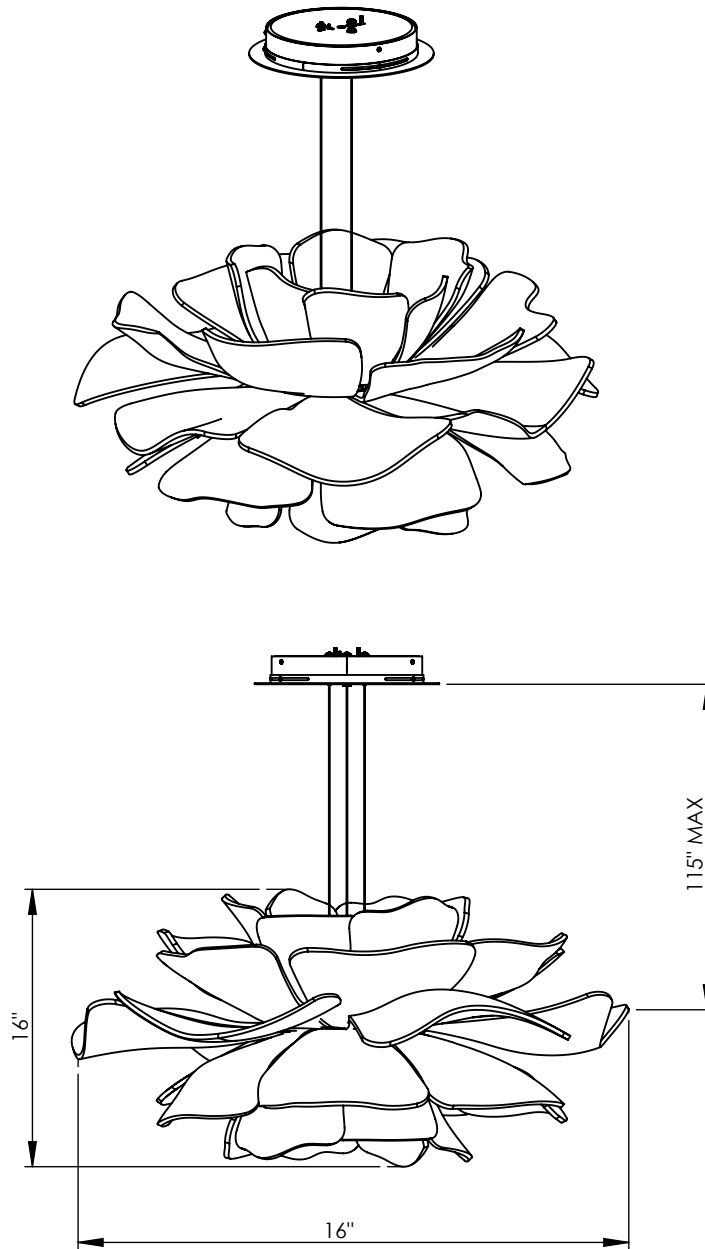

JUNIPER®

LOVE ME NOT JPR-LMNP

OVERVIEW

Dimmable suspended pendant fixture featuring Evonik Satinice acrylic and a soft diffused illumination.

WEIGHT

30 lbs

MATERIALS

Aluminium, copper, frosted PMMA

ILLUMINATION

3000 LM, 3000K, CRI 95+, R9 90+

32W total

Class 2, 120-277 AC input, Constant current

DIMMING OPTIONS

2-Wire/TRIAC/Forward-Phase

CANOPY

Ø12.5" white canopy

SUSPENSION & MOUNTING

3 x 115" aircraft cables with grippers in canopy

CABLING

16' silver cord field adjustable