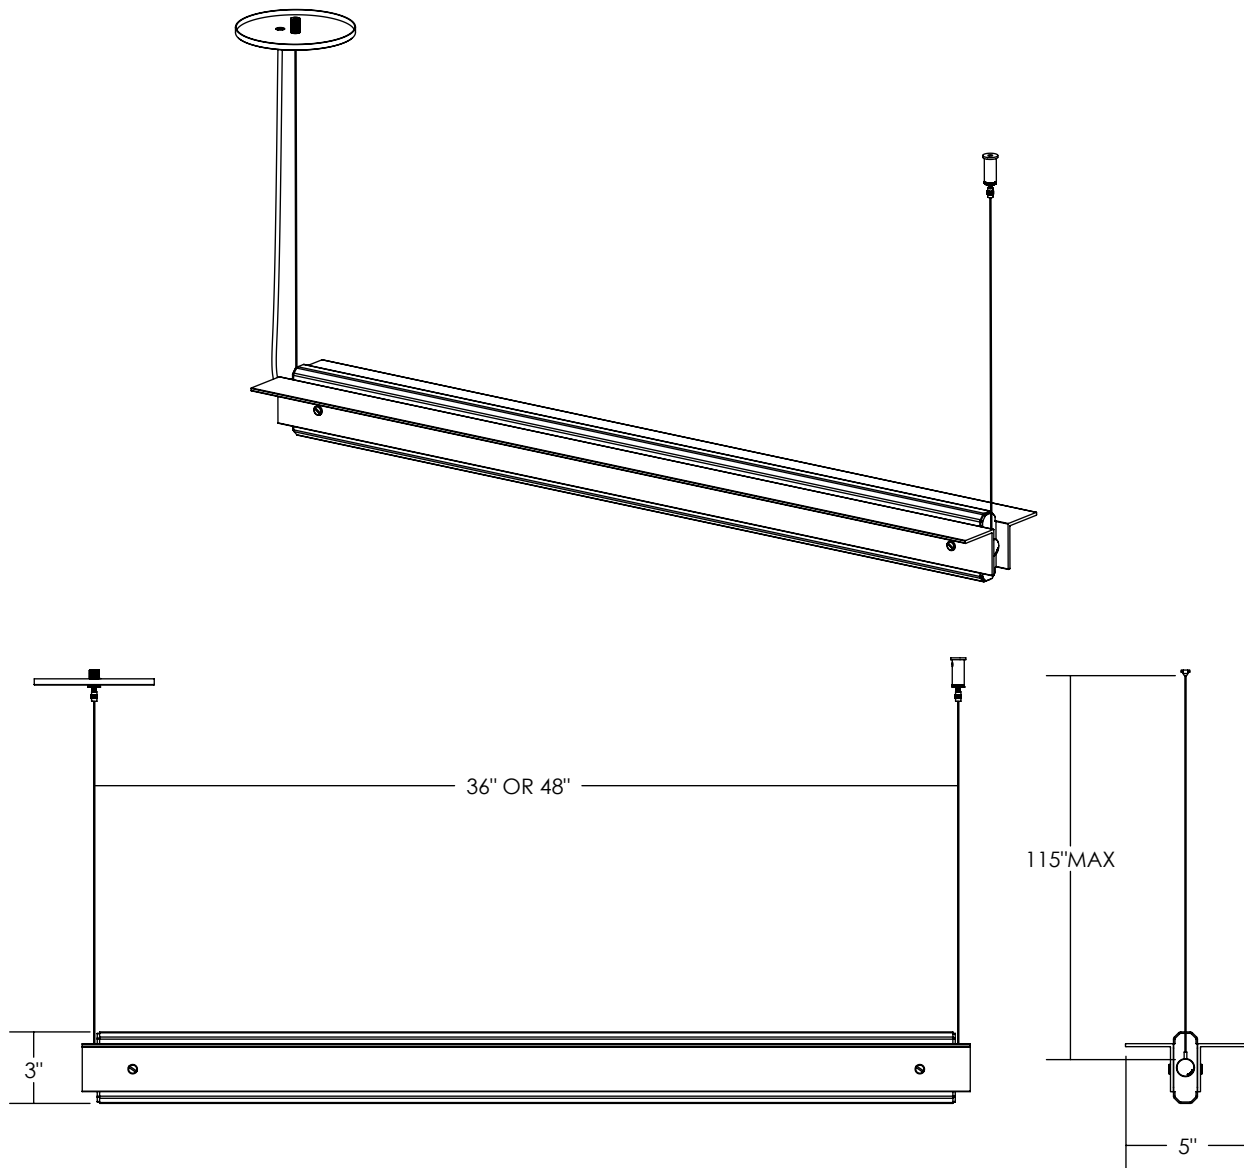

JUNIPER®

AXIS T JPR-AXST 36" & 48" CONFIGURATIONS

OVERVIEW

Dimmable ceiling suspended fixtures featuring extruded bronze, independent uplight/downlight control capability, and a variety of illumination options.

WEIGHT

36" - 14 lbs
48" - 18 lbs

MATERIALS

Aluminum, bronze, PMMA

FINISH OPTIONS

Antique Pewter, Black Oxide, Black Walnut, Grey-stained Ash, Polished Brass, Satin Brass

ILLUMINATION & POWER

36" - 1800LM/27.5W
48" - 2400LM/37W

CRI 95+, R9 90+
2700K, 3000K, 3500K, 4000K

Direct/indirect lighting available

Class 2, 120-277 AC input, 24VDC output

DIMMING OPTIONS

2-Wire/TRIAC/Forward-Phase
3-Wire/Ecosystem
0-10V

CANOPY

5" canopy plate in matching finish or white
3" mini mounting plate in matching finish

SUSPENSION & MOUNTING

115" aircraft cable with grippers provided

CABLING

16' silver cord field adjustable