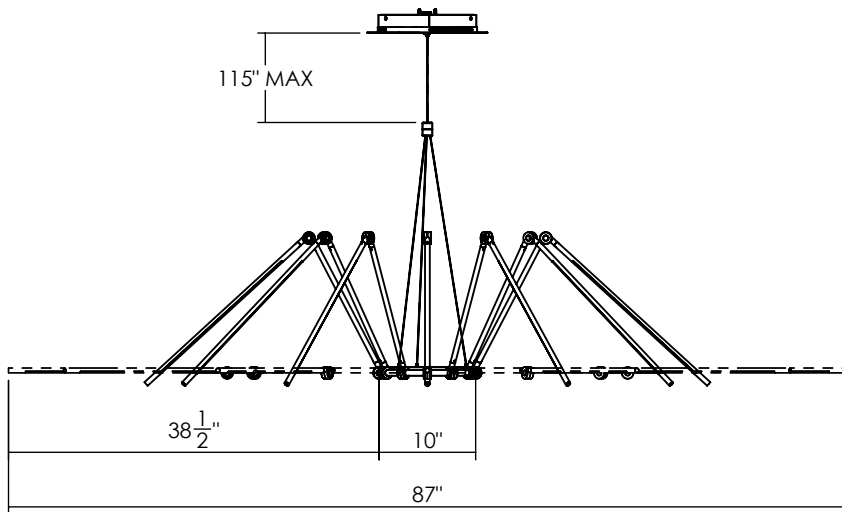

JUNIPER®

THIN CHANDELIER SMALL JPR-THCS

OVERVIEW

Suspended LED chandelier featuring 12 adjustable arms and a variety of illumination options.

WEIGHT

15 lbs

MATERIALS

Acrylic, Brass

FINISH OPTIONS

Black Oxide, Satin Brass, Satin Nickel

ILLUMINATION

0-5300 LM
CRI 95+, R9 90+
2700K, 3000K, 3500K, 4000K

Frosted lens

48W total
Class 2, 120-277 AC input, 24VDC output

DIMMING OPTIONS

2-Wire/TRIAC/Forward-Phase
3-Wire/Ecosystem
0-10V
ELV

CANOPY

Ø12.5" canopy in matching finish
(white canopy available upon request)

SUSPENSION & MOUNTING

115" aircraft cable with gripper and cable coupler provided

CABLING

16' silver cord field adjustable

Designed by Peter Bristol & Juniper