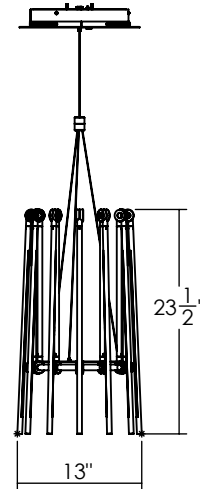

## THIN CHANDELIER SMALL JPR-THCS

### WEIGHT

15 lbs

### CANOPY

Ø12.5" canopy in matching finish  
(white canopy available upon request)