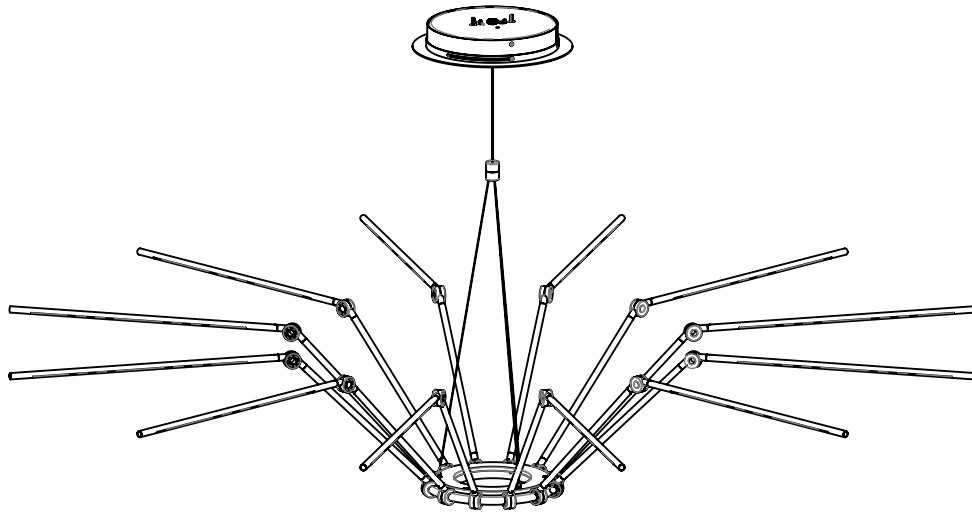

## THIN CHANDELIER SMALL JPR-THCS

### OVERVIEW

Suspended LED chandelier featuring 12 adjustable arms and a variety of illumination options.

### WEIGHT

15 lbs

### SUSPENSION & MOUNTING

115" aircraft cable with gripper and cable coupler provided