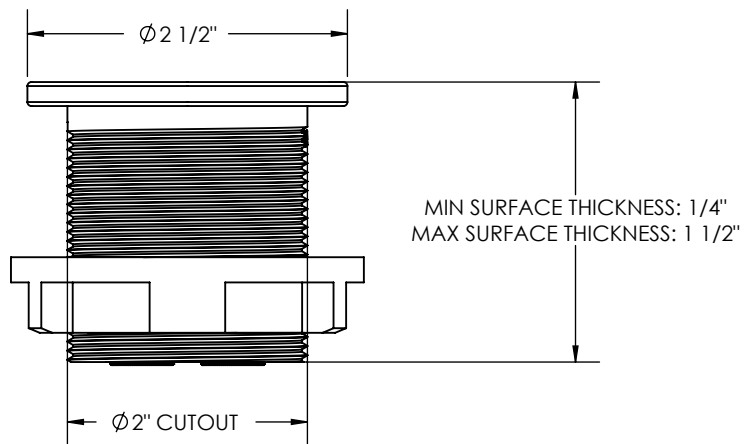

GROUND CONTROL DOUBLE USB PORT JPR-DKUS

OVERVIEW

USB desk accessory compatible with all Juniper plug-in fixtures for desk and furniture mounting.

WEIGHT

1 lb

MATERIALS

ABS, brass

FINISH OPTIONS

Black Oxide, Satin Brass, Satin Nickel

POWER

12VDC 5A input
5.1V 2.4A output per port
Fast charging supported.

12V 36W plug-in power supply included

USB 2.0 Type A

CABLING

6' braided cord with 2.1mm male DC connector and wall plug

PROTECTION FEATURES

OVP – Output over voltage protection
OCP – Output over current protection
OTP – Over temperature protection
OSCP – Output short circuit protection

MOUNTING INSTRUCTIONS

Ø2" cutout for grommet
2" clearance for cord at base of grommet