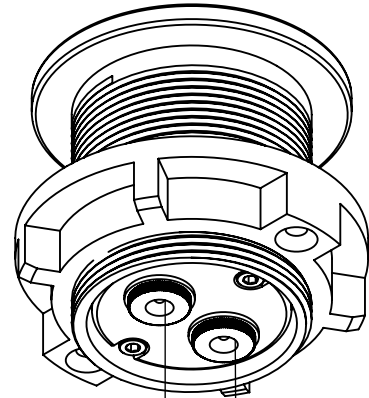

JUNIPER®

TO CLASS 2 POWER SUPPLY

(TO FIXTURE)