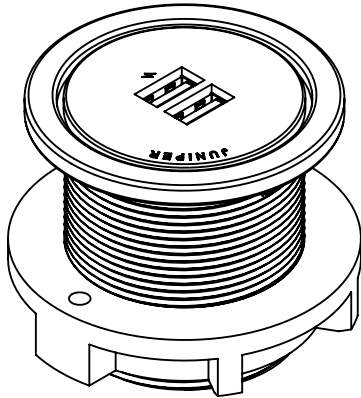

JUNIPER®

TO CLASS 2 POWER SUPPLY

(TO FIXTURE)