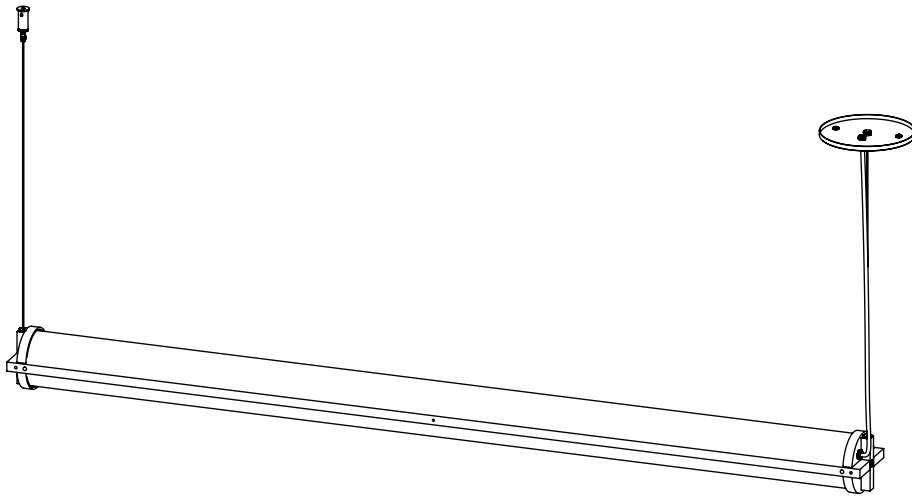

JUNIPER

METROPOLIS SUSPENSION JPR-MTRS 48" CONFIGURATION

OVERVIEW

Suspended linear LED fixture featuring independent uplight/downlight control capability

WEIGHT

11 lbs

MATERIALS

Aluminum, Frosted Acrylic, (Blackened Steel Mesh)

FINISH OPTIONS

Satin Brass, Satin Aluminum, Polished Aluminum

ILLUMINATION & POWER

8200 LM
90 CRI
2400K, 2700K, 3000K

Direct/Indirect lighting available

81W total
Class 2, 120-277 AC input, 24VDC output

DIMMING OPTIONS

2-Wire/TRIAC/Forward-Phase
3-Wire/EcoSystem
0-10V

CANOPY

Ø 5" canopy plate in matching finish
2" mini mounting plate in matching finish

SUSPENSION & MOUNTING

150" aircraft cable with grippers provided

MESH (OPTIONAL)

Black hexagonal mesh diffuser available

CABLING

16' silver cord field adjustable