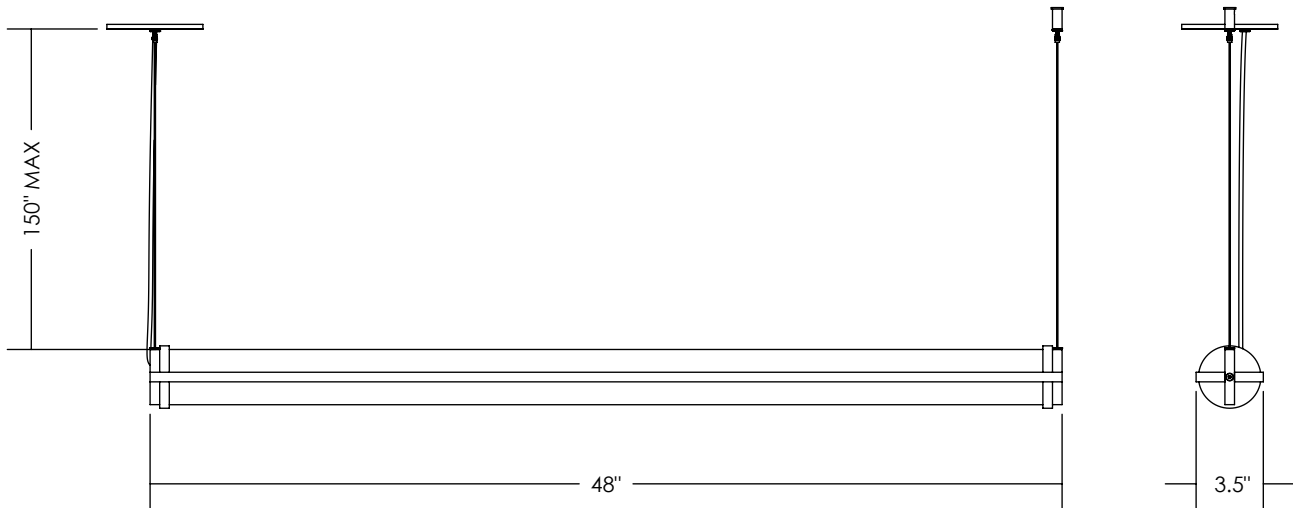

JUNIPER

METROPOLIS SUSPENSION JPR-MTRS 48" CONFIGURATION

OVERVIEW

Suspended linear LED fixture featuring independent uplight/downlight control capability

WEIGHT

11 lbs

MATERIALS

Aluminum, Frosted Acrylic, (Blackened Steel Mesh)

FINISH OPTIONS

Satin Brass, Satin Aluminum, Polished Aluminum

ILLUMINATION & POWER

8200 LM
90 CRI
2400K, 2700K, 3000K

Direct/Indirect lighting available

81W total
Class 2, 120-277 AC input, 24VDC output

DIMMING OPTIONS

2-Wire/TRIAC/Forward-Phase
3-Wire/EcoSystem
0-10V

CANOPY

Ø 5" canopy plate in matching finish
2" mini mounting plate in matching finish

SUSPENSION & MOUNTING

150" aircraft cable with grippers provided

MESH (OPTIONAL)

Black hexagonal mesh diffuser available

CABLING

16' silver cord field adjustable