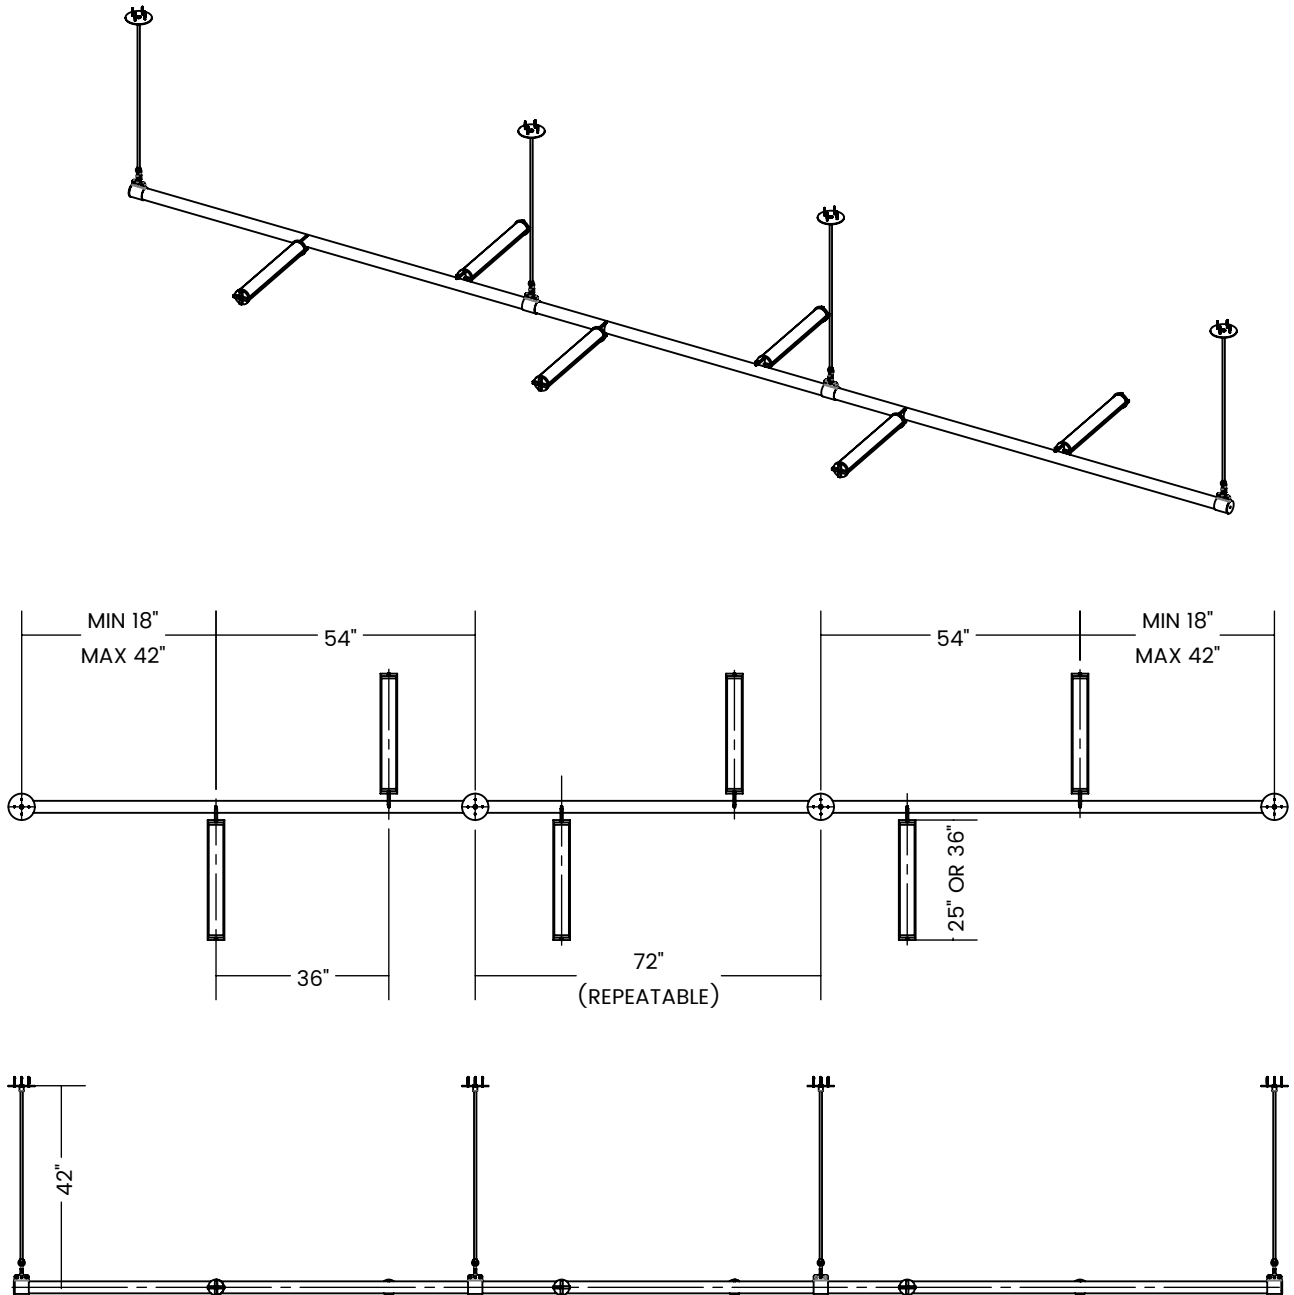

JUNIPER®

METROPOLIS SUSPENDED LIGHTING SYSTEM JPR-MTRO

*CUSTOM FIXTURE: DIMENSIONS & SPECS VARY

CATEGORY

Suspended LED fixture featuring individual uplight/downlight control. Length and module number dependent on site dimensions. Please contact Juniper for guidance.

*WEIGHT

76 lbs Approx

MATERIALS

Aluminum, Brass, Frosted Acrylic, (Blackened Steel Mesh)

ILLUMINATION & POWER

26" - 4000LM/41W
36" - 6100LM/61W

90 CRI
2400K, 2700K, 3000K

Direct/Indirect lighting

Class 2, 120-277 AC input, 24VDC output

DIMMING OPTIONS

2-Wire/TRIAC/Forward-Phase
3-Wire/EcoSystem
0-10V

CANOPY

Ø 6.75" canopy plate in matching finish

*SUSPENSION & MOUNTING

Suspension height fixed at 42" (please contact Juniper for custom heights)

Blocking required at ceiling mounting points

FINISH OPTIONS

Satin Brass, Satin Aluminum, Polished Aluminum, All Black

MESH (OPTIONAL)

Black Hexagonal Mesh Diffuser available